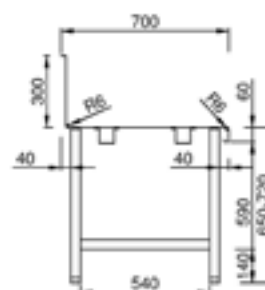

Peto de 300.

medidas	mesa sin estante	mesa con estante
600x600x650	2260106	2260006
800x600x650	2260108	2260008
1000x600x650	2260110	2260010
1200x600x650	2260112	2260012
1400x600x650	2260114	2260014
1600x600x650	2260116	2260016
1800x600x650	2260118	2260018
2000x600x650	2260120	2260020
2200x600x650	2260122	2260022
2400x600x650	2260124	2260024
2600x600x650	2260126	2260026
2800x600x650	2260128	2260028

montadas +15%

Para mesas a medida aplicar el precio de la superior.

Mesa mural 700 peto 300

Peto de 300.

medidas	mesa sin estante	mesa con estante
600x700x650	2270106	2270006
800x700x650	2270108	2270008
1000x700x650	2270110	2270010
1200x700x650	2270112	2270012
1400x700x650	2270114	2270014
1600x700x650	2270116	2270016
1800x700x650	2270118	2270018
2000x700x650	2270120	2270020
2200x700x650	2270122	2270022
2400x700x650	2270124	2270024
2600x700x650	2270126	2270026
2800x700x650	2270128	2270028

medidas	mesa sin estante	mesa con estante	cubeta	rebaje
1000x600x850	1260010D/I	1260110D/I	400x400x200	1260090
1200x600x850	1260012D/I	1260112D/I	400x400x200	1260090
1400x600x850	1260014D/I	1260114D/I	400x400x200	1260090
1600x600x850	1260016D/I	1260116D/I	400x400x200	1260090
1800x600x850	1260018D/I	1260118D/I	400x400x200	1260090
2000x600x850	1260020D/I	1260120D/I	400x400x200	1260090
2200x600x850	1260022D/I	1260122D/I	400x400x200	1260090
2400x600x850	1260024D/I	1260124D/I	400x400x200	1260090
2600x600x850	1260026D/I	1260126D/I	400x400x200	1260090
2800x600x850	1260028D/I	1260128D/I	400x400x200	1260090