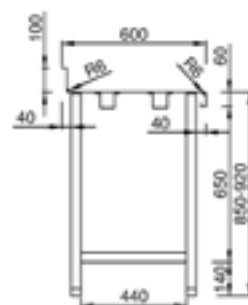

Peto de 300.

medidas	mesa sin estante	mesa con estante
600x600x650	2260106	2260006
800x600x650	2260108	2260008
1000x600x650	2260110	2260010
1200x600x650	2260112	2260012
1400x600x650	2260114	2260014
1600x600x650	2260116	2260016
1800x600x650	2260118	2260018
2000x600x650	2260120	2260020
2200x600x650	2260122	2260022
2400x600x650	2260124	2260024
2600x600x650	2260126	2260026
2800x600x650	2260128	2260028

montadas +15%

Para mesas a medida aplicar el precio de la superior.

Mesa mural 700 peto 300

Peto de 300.

medidas	mesa sin estante	mesa con estante
600x700x650	2270106	2270006
800x700x650	2270108	2270008
1000x700x650	2270110	2270010
1200x700x650	2270112	2270012
1400x700x650	2270114	2270014
1600x700x650	2270116	2270016
1800x700x650	2270118	2270018
2000x700x650	2270120	2270020
2200x700x650	2270122	2270022
2400x700x650	2270124	2270024
2600x700x650	2270126	2270026
2800x700x650	2270128	2270028

medidas	mesa sin estante	mesa con estante	cubeta	rebaje
1000x600x850	1260010D/I	1260110D/I	400x400x200	1260090
1200x600x850	1260012D/I	1260112D/I	400x400x200	1260090
1400x600x850	1260014D/I	1260114D/I	400x400x200	1260090
1600x600x850	1260016D/I	1260116D/I	400x400x200	1260090
1800x600x850	1260018D/I	1260118D/I	400x400x200	1260090
2000x600x850	1260020D/I	1260120D/I	400x400x200	1260090
2200x600x850	1260022D/I	1260122D/I	400x400x200	1260090
2400x600x850	1260024D/I	1260124D/I	400x400x200	1260090
2600x600x850	1260026D/I	1260126D/I	400x400x200	1260090
2800x600x850	1260028D/I	1260128D/I	400x400x200	1260090