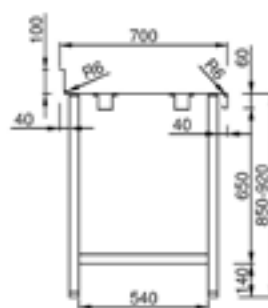

Mesa mural 700 con cubeta

medidas	mesa sin estante	mesa con estante	cubeta	rebaje
1000x700x850	1270010D/I	1270110D/I	400x400x200	1270090
1200x700x850	1270012D/I	1270112D/I	400x400x200	1270090
1400x700x850	1270014D/I	1270114D/I	400x400x200	1270090
1600x700x850	1270016D/I	1270116D/I	400x400x200	1270090
1800x700x850	1270018D/I	1270118D/I	400x400x200	1270090
2000x700x850	1270020D/I	1270120D/I	400x400x200	1270090
2200x700x850	1270022D/I	1270122D/I	400x400x200	1270090
2400x700x850	1270024D/I	1270124D/I	400x400x200	1270090
2600x700x850	1270026D/I	1270126D/I	400x400x200	1270090
2800x700x850	1270028D/I	1270128D/I	400x400x200	1270090

montadas +15%

Para mesas a medida aplicar el precio de la superior.