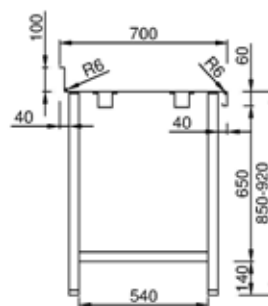

Mesa mural 700 con cubeta

medidas	mesa sin estante	mesa con estante	cubeta	rebaje
1000x700x850	1270010D/I	1270110D/I	400x400x200	1270090
1200x700x850	1270012D/I	1270112D/I	400x400x200	1270090
1400x700x850	1270014D/I	1270114D/I	400x400x200	1270090
1600x700x850	1270016D/I	1270116D/I	400x400x200	1270090
1800x700x850	1270018D/I	1270118D/I	400x400x200	1270090
2000x700x850	1270020D/I	1270120D/I	400x400x200	1270090
2200x700x850	1270022D/I	1270122D/I	400x400x200	1270090
2400x700x850	1270024D/I	1270124D/I	400x400x200	1270090
2600x700x850	1270026D/I	1270126D/I	400x400x200	1270090
2800x700x850	1270028D/I	1270128D/I	400x400x200	1270090

montadas +10%