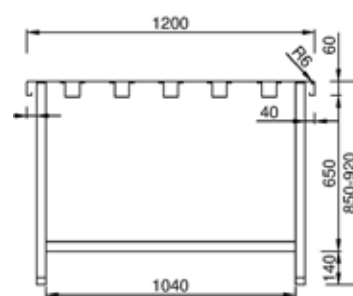

Mesa central 1200

medidas	mesa sin estante	mesa con estante	estante adicional
600x1200x850	2012106	2012006	1012106
800x1200x850	2012108	2012008	1012108
1000x1200x850	2012110	2012010	1012110
1200x1200x850	2012112	2012012	1012112
1400x1200x850	2012114	2012014	1012114
1600x1200x850	2012116	2012016	1012116
1800x1200x850	2012118	2012018	1012118
2000x1200x850	2012120	2012020	1012120
2200x1200x850	2012122	2012022	1012122
2400x1200x850	2012124	2012024	1012124
2600x1200x850	2012126	2012026	1012126
2800x1200x850	2012128	2012028	1012128

montadas +10%