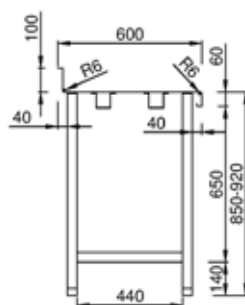

Peto de 300.

medidas	mesa sin estante	mesa con estante
600x600x650	2260106	2260006
800x600x650	2260108	2260008
1000x600x650	2260110	2260010
1200x600x650	2260112	2260012
1400x600x650	2260114	2260014
1600x600x650	2260116	2260016
1800x600x650	2260118	2260018
2000x600x650	2260120	2260020
2200x600x650	2260122	2260022
2400x600x650	2260124	2260024
2600x600x650	2260126	2260026
2800x600x650	2260128	2260028

montadas +10%

Mesa mural 700 peto 300

Peto de 300.

medidas	mesa sin estante	mesa con estante
600x700x650	2270106	2270006
800x700x650	2270108	2270008
1000x700x650	2270110	2270010
1200x700x650	2270112	2270012
1400x700x650	2270114	2270014
1600x700x650	2270116	2270016
1800x700x650	2270118	2270018
2000x700x650	2270120	2270020
2200x700x650	2270122	2270022
2400x700x650	2270124	2270024
2600x700x650	2270126	2270026
2800x700x650	2270128	2270028

medidas	mesa sin estante	mesa con estante	cubeta	rebaje
1000x600x850	1260010D/I	1260110D/I	400x400x200	1260090
1200x600x850	1260012D/I	1260112D/I	400x400x200	1260090
1400x600x850	1260014D/I	1260114D/I	400x400x200	1260090
1600x600x850	1260016D/I	1260116D/I	400x400x200	1260090
1800x600x850	1260018D/I	1260118D/I	400x400x200	1260090
2000x600x850	1260020D/I	1260120D/I	400x400x200	1260090
2200x600x850	1260022D/I	1260122D/I	400x400x200	1260090
2400x600x850	1260024D/I	1260124D/I	400x400x200	1260090
2600x600x850	1260026D/I	1260126D/I	400x400x200	1260090
2800x600x850	1260028D/I	1260128D/I	400x400x200	1260090